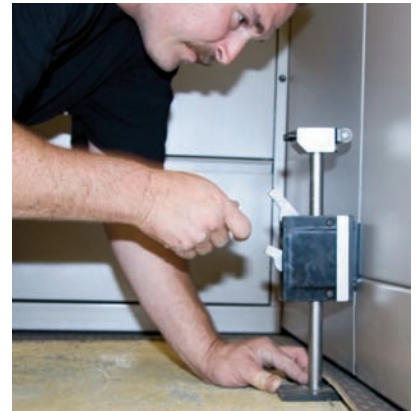

The Furniture Lift System: New Carpet with No Interruption

Consolidated Carpet is a licensed Renovisions® provider, bringing a patented furniture lift system to clients with occupied office space. This state-of-the-art system provides the unique technology to create an efficient and economical alternative to dismantling and moving office furniture while replacing floor covering. We carefully and expertly lift your existing furniture and replace the flooring beneath. No moving, packing or disconnecting existing data systems or electrical wires that reside within the furniture system. Most importantly, Renovisions® allows you to preserve valuable productivity and adds up to a 40% cost savings compared with traditional replacement techniques.

Consolidated Carpet can efficiently replace your floor covering without disconnecting wires and cables within furniture systems or total breakdown of furniture systems. Renovisions® technology pioneered the science of the furniture lift process. Renovisions® equipment and technology include a hand-controlled friction jacking system, custom fittings, patented freestanding lifting devices and other move tools that insure proper handling of all major furniture systems. In addition, our technology allows us to work safely with voltage, voice and data wires, which saves our clients time, labor and materials.